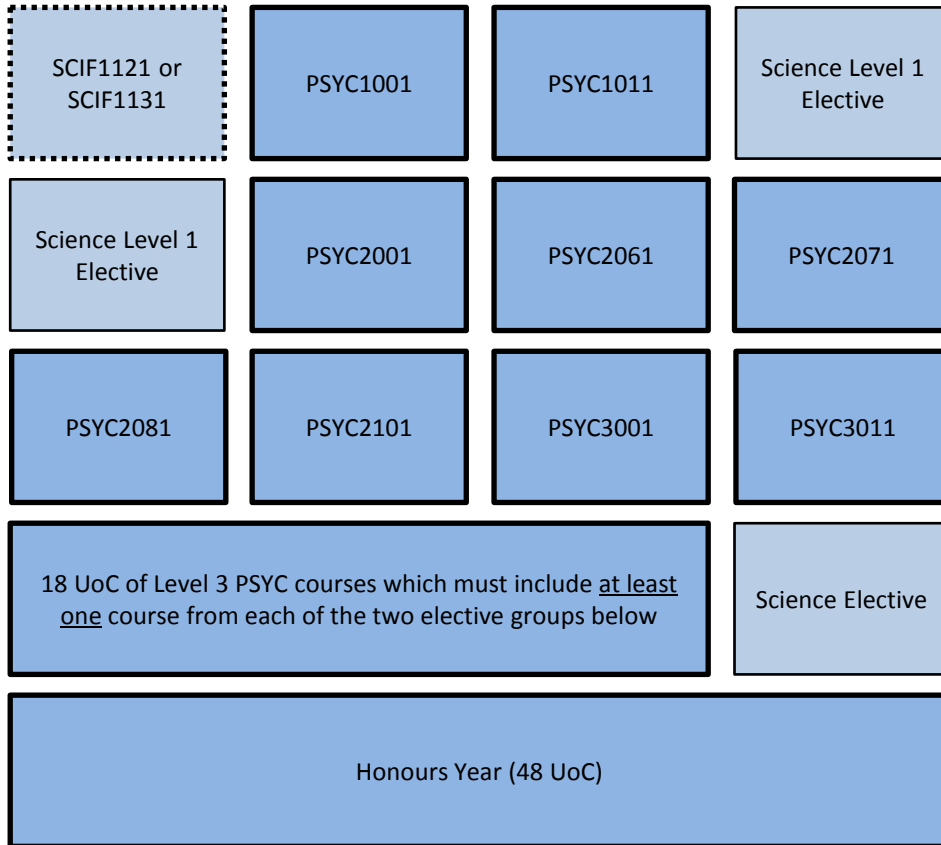

# 3972 Bachelor of Science (Advanced Science) with a major in Psychology

## Advanced Science Core Requirements (144 UoC)

**Elective Stream A:** PSYC3051, PSYC3211, PSYC3221, PSYC3241, PSYC3311

**Elective Stream B:** PSYC3121, PSYC3141, PSYC3301, PSYC3331, PSYC3341

### Single Degree Program = 192 UoC (144 UoC Core + 48 UoC Breadth)

## Rules

- The Psychology major is 72 UoC
- The Adv. Science Core is comprised of 'Science' courses so that the *major + SCIF + 'Science' electives + Honours = 144 UoC*
- Students must declare their major before enrolling in Level 2 courses
- Students must complete at least 24 UoC of 'Science' Level 1 courses
- In the single degree, students cannot complete more than 72 UoC of Level 1 courses, including any GEN\*##### courses or mainstream Level 1 courses taken for General Education
- Students must complete at least 30 UoC of 'Science' Level 3 courses
- Students may use their Science and/or free electives to complete a double major
- Free electives may be from Science or from any other Faculty at UNSW