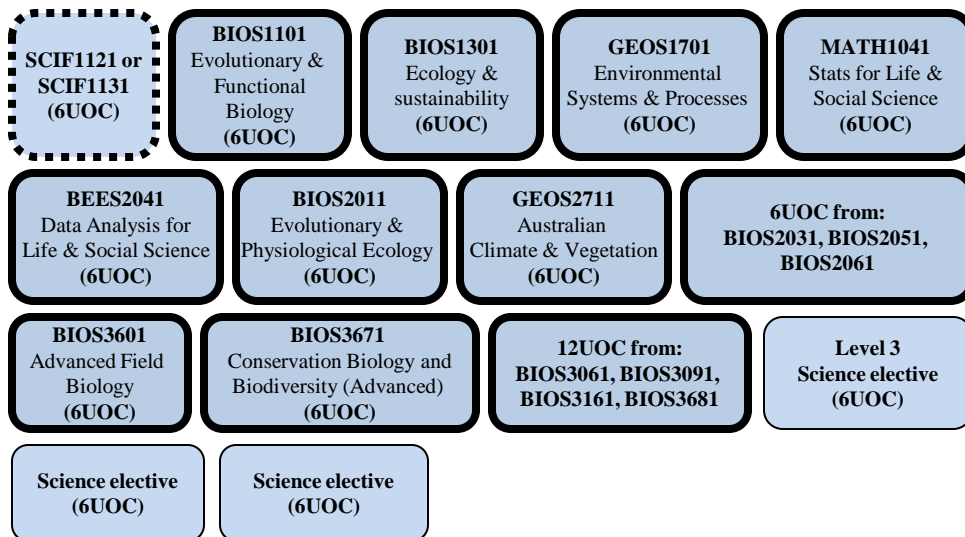

Advanced Science Core Major Science Elective Free Elective General Education Elective

CORE SCIENCE PROGRAM (144 UOC)

- Science and free electives (unless indicated otherwise) may be at any level provided the total Level 1 and GEN##### courses does not exceed 72 UOC ;
- 'Science' courses are defined as per Table 1.;
- Science electives can be used to complete a double major;
- **Recommended Electives** (these 6 UOC courses are not required but are recommended as good complementary courses for this major when choosing electives):
GEOS2811, MSCI2001, GEOS3911, BEES3041

BREADTH (48 UOC)

- This breadth component is not completed where students undertake a concurrent degree program. Instead students combine the core Science program with the core for the other UNSW program;
- Free electives in the single degree may be used to complete a double major.
- Students cannot take 'Science' or GEN# courses as their General Education electives.

SINGLE DEGREE SCIENCE PROGRAM (192 UOC) [144 UOC core + 48 UOC breadth]

- In the single degree program a maximum of 72 units of credit of level I courses can be taken, including any GEN##### course or mainstream level I course taken to fulfil the 12 UOC general education requirement.