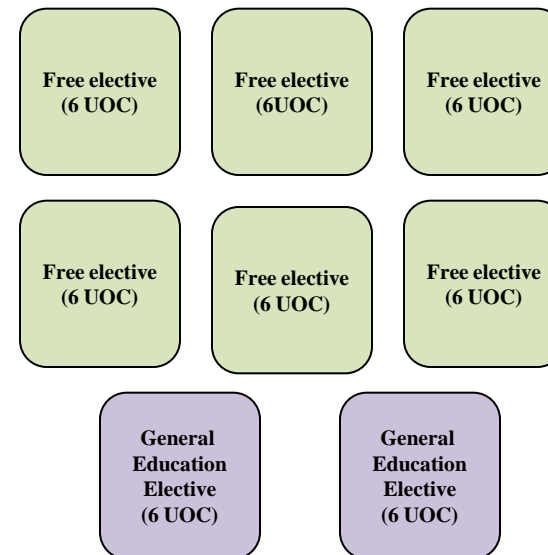

Advanced Science Core Major Science Elective Free Elective General Education Elective

CORE SCIENCE PROGRAM (144 UOC)

- Science and free electives (unless indicated otherwise) may be at any level provided the total Level 1 and GEN##### courses does not exceed 72 UOC ;
- 'Science' courses are defined as per Table 1.;
- Science electives can be used to complete a double major;
- **Recommended Electives** (these 6 UOC courses are not required but are recommended as good complementary courses for this major when choosing electives):
GEOS2811, MSCI2001, GEOS3911, BEES3041

BREADTH (48 UOC)

- This breadth component is not completed where students undertake a concurrent degree program. Instead students combine the core Science program with the core for the other UNSW program;
- Free electives in the single degree may be used to complete a double major.
- Students cannot take 'Science' or GEN# courses as their General Education electives.

SINGLE DEGREE SCIENCE PROGRAM (192 UOC) [144 UOC core + 48 UOC breadth]

- In the single degree program a maximum of 72 units of credit of level I courses can be taken, including any GEN##### course or mainstream level I course taken to fulfil the 12 UOC general education requirement.