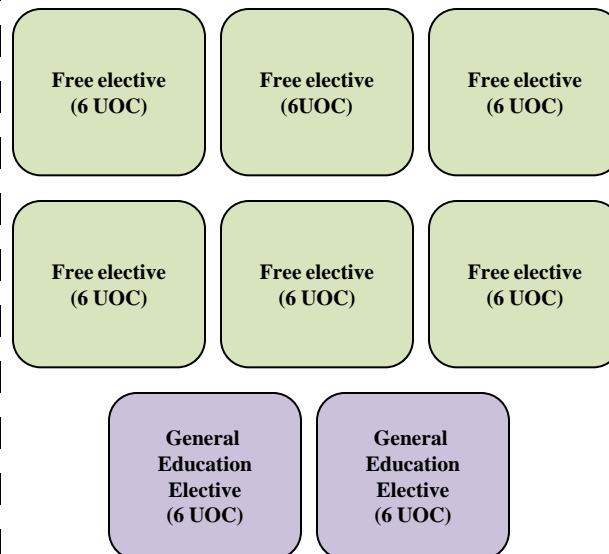

Major Science Elective Free Elective General Education Elective

CORE SCIENCE PROGRAM (96 UOC)

- Is there 24 UOC of level I 'Science' courses included in the major? (Yes – science electives may be at any level.)
- 'Science' courses are defined as per Table 1.
- Science electives can be used to complete a double major.
- **Recommended Electives**
(these 6UOC courses are not required but are recommended as good complementary courses for this major): **GEOS2811, MSCI2001, GEOS3911, BEES3041**

BREADTH (48 UOC)

NOTES:

- This breadth component is not completed where students undertake a concurrent degree program. Instead students combine the core Science program with the core for the other UNSW program;
- Free electives in the single degree may be used to complete a double major.
- Students cannot take 'Science' or GEN# courses as their General Education electives.

SINGLE DEGREE SCIENCE PROGRAM (144 UOC) [96 UOC core + 48 UOC breadth]

- In the single degree program a maximum of 72 units of credit of level I courses can be taken, including any GEN#### course or mainstream level I course taken to fulfil the 12 UOC general education requirement.