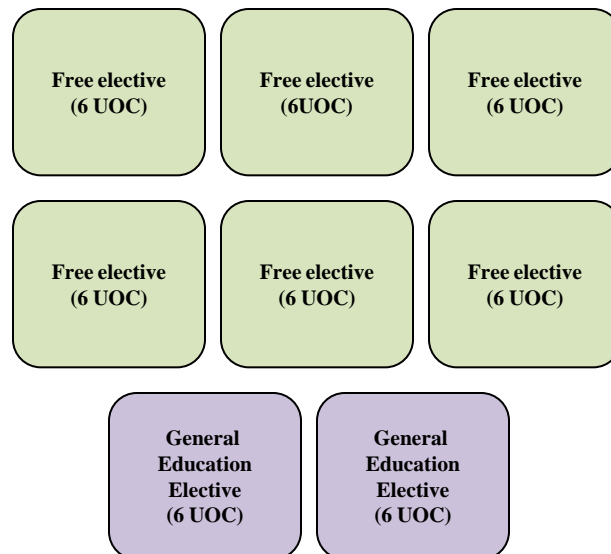

Major Science Elective Free Elective General Education Elective

CORE SCIENCE PROGRAM (96 UOC)

- Is there 24 UOC of level I 'Science' courses included in the major? (No – science electives must include at least 6 UOC of level I Science courses.)
- 'Science' courses are defined as per Table 1.
- Science electives can be used to complete a double major.
- **Recommended Electives**
(these 6UOC courses are not required but are recommended as good complementary courses for this major): **GEOS1701, CHEM1011 (or CHEM1031), CHEM1021 (or CHEM 1041), BEE3041**

BREADTH (48 UOC)

NOTES:

- This breadth component is not completed where students undertake a concurrent degree program. Instead students combine the core Science program with the core for the other UNSW program;
- Free electives in the single degree may be used to complete a double major.
- Students cannot take 'Science' or GEN# courses as their General Education electives.

SINGLE DEGREE SCIENCE PROGRAM (144 UOC) [96 UOC core + 48 UOC breadth]

- In the single degree program a maximum of 72 units of credit of level I courses can be taken, including any GEN#### course or mainstream level I course taken to fulfil the 12 UOC general education requirement.