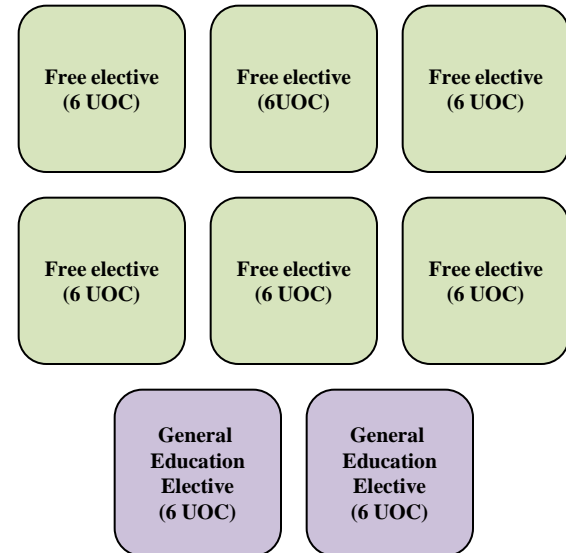

Major

Science Elective

Free Elective

General Education Elective

### CORE SCIENCE PROGRAM (96 UOC)

- Is there 24 UOC of level I 'Science' courses included in the major? (Yes – science electives may be at any level.)
- 'Science' courses are defined as per Table 1.
- Science electives can be used to complete a double major.
- **Recommended Electives** (these 6 UOC courses are not required but are recommended as good complementary courses for this major when choosing electives): **CHEM1011 (or CHEM1031), GEOS2071, BIOS3081, BIOS3091, GEOS3911, BEES3041**

#### NOTES:

- This breadth component is not completed where students undertake a dual degree program. Instead students combine the core Science program with the core for the other UNSW program;
- Free electives in the single degree may be used to complete a double major.
- Students cannot take 'Science' or GEN# courses as their General Education electives.

### SINGLE DEGREE SCIENCE PROGRAM (144 UOC) [96 UOC core + 48 UOC breadth]

- In the single degree program a maximum of 72 units of credit of level I courses can be taken, including any GEN#### course or mainstream level I course taken to fulfil the 12 UOC general education requirement.